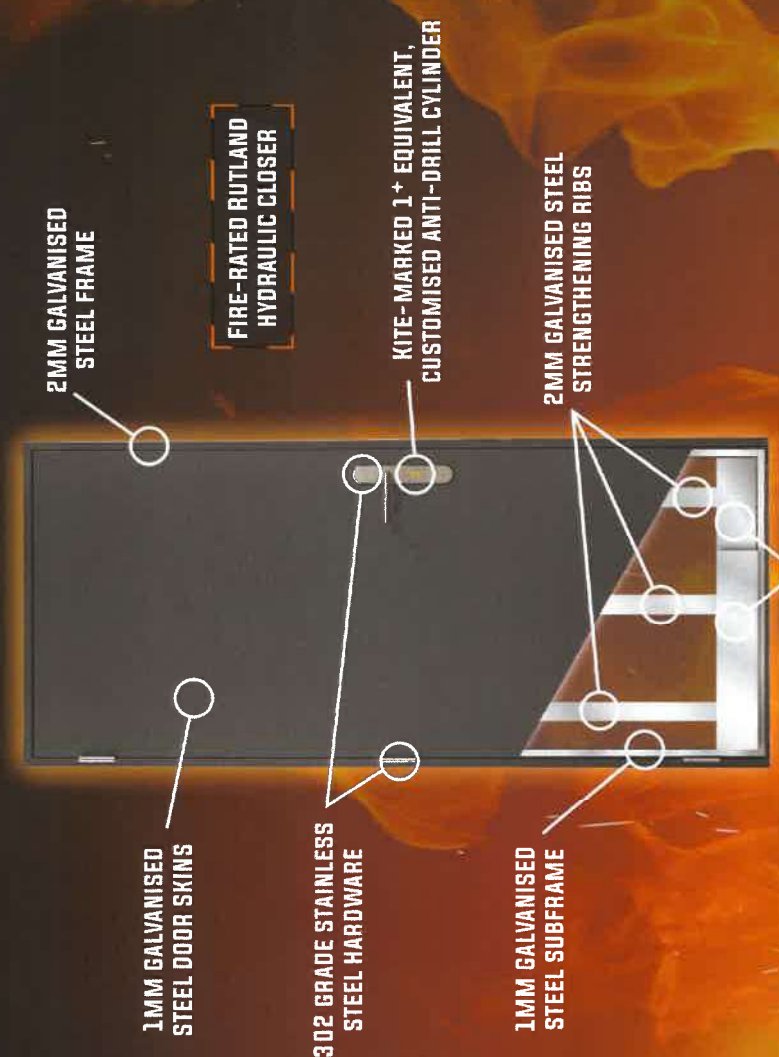

KIRNCROFT 90 MINUTE FIRE-RATED STEEL SECURITY DOOR

SECURE AND FIRE-SAFE

EW90-C
90 MINUTES RATING FOR INTEGRITY AND RADIATION

TESTED, AUDITED AND CERTIFIED BY WARRINGTONFIRE