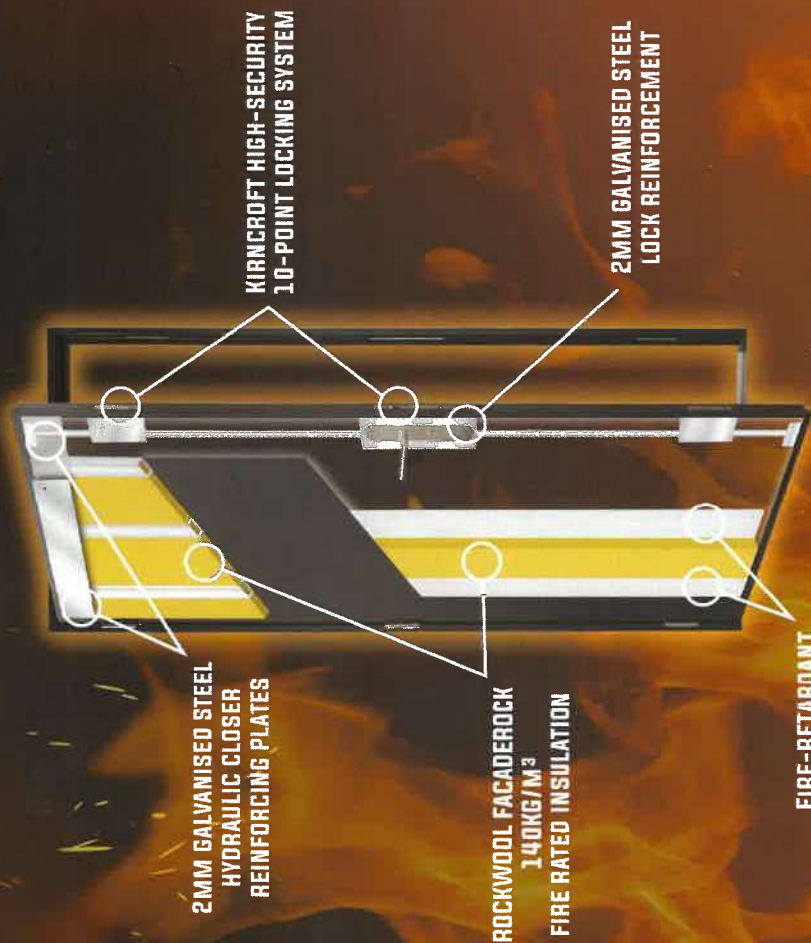

KIRNCROFT 90 MINUTE FIRE-RATED STEEL SECURITY DOOR

SECURE AND FIRE-SAFE

EW90-C
90 MINUTES RATING FOR INTEGRITY AND RADIATION

TESTED, AUDITED AND CERTIFIED BY WARRINGTONFIRE